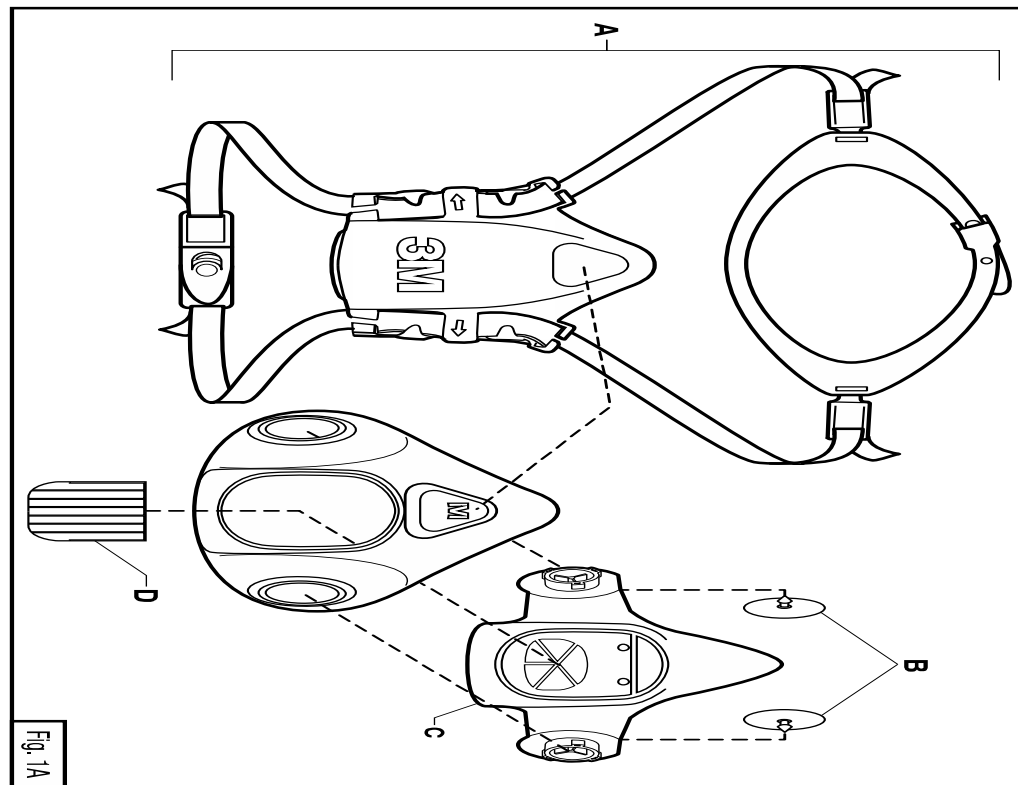

### 3M Half Mask Respirator 7500 Series

Figure	Part #	Description
A	7581	Head Harness Assembly
B	7582	Inhalation Valves
C	7586	Internal Cartridge/Filter Holder Assembly
D	7583	Exhalation Valve