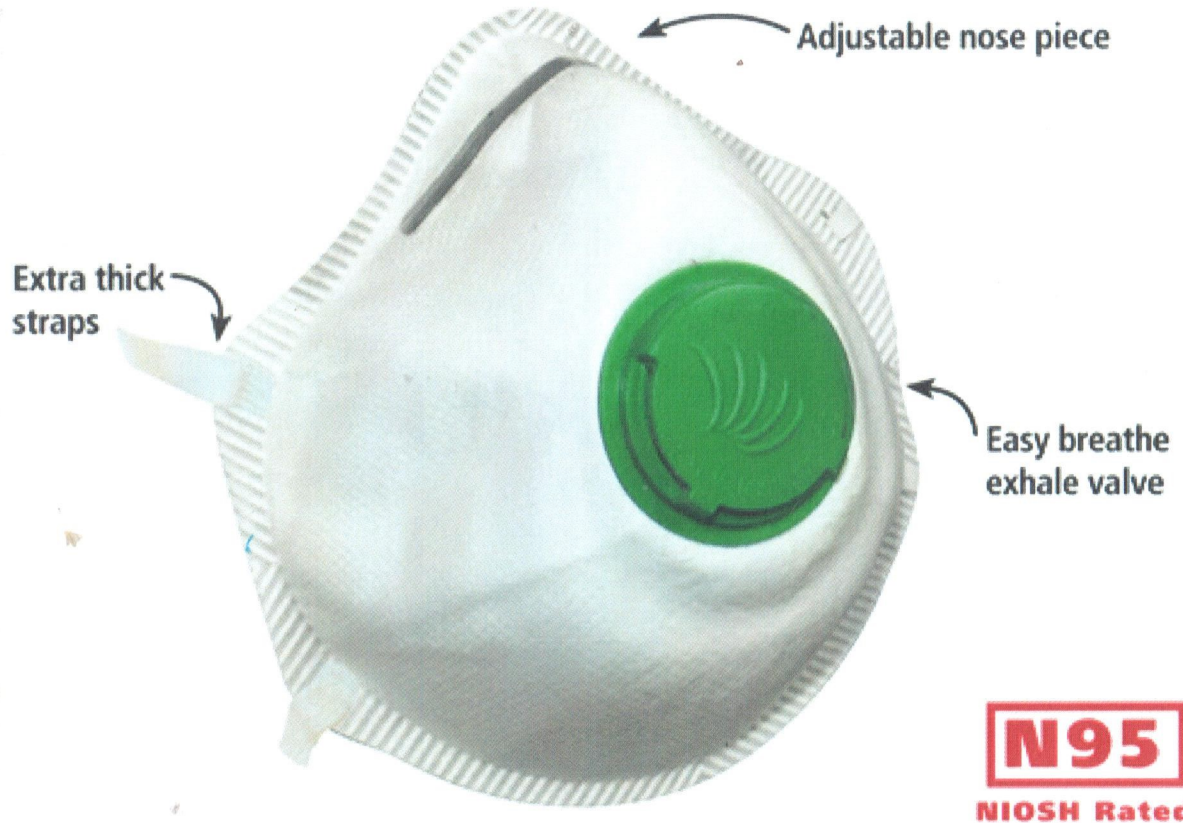

Problem

Foggy glasses

Solution

Clear view & breathing easy!

Feature

Extra comfortable foam

# MXV Dust Mask™

**N95**  
 NIOSH Rated

## Features...

- Easy breathe exhale valve
- Extra thick straps
- Fully adjustable nose piece
- Hand-washable for reuse