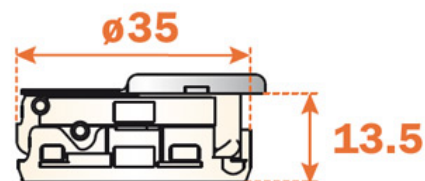

#### Series 700

110° OPENING

For wooden doors with positive angled assembly

Hinges with integrated soft-close mechanism in the hinge cup.

For wooden doors with positive angled assembly.

Hinges for min. 16 mm thick doors.

13.5 mm deep cup.

110° opening.

Possible drilling distance on the door (K): from 3 to 6 mm.

Compatible with all traditional Series 200 mounting plates and with

all Domi snap-on mounting plates.