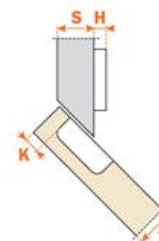

hinges

integrated soft-close mechanism / door thickness 16 - 26 mm / angled applications

Silentia

Series 700

110° OPENING

For wooden doors with positive angled assembly

C7_6VD9
Arm 45°