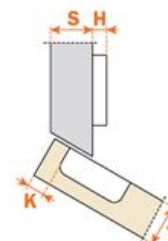

hinges

integrated soft-close mechanism / door thickness 16 - 26 mm / angled applications

Silentia

Series 700

110° OPENING

For wooden doors with positive angled assembly

C7_6TD9
Arm 30°