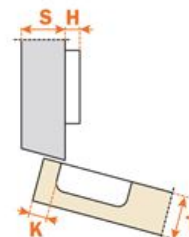

hinges

integrated soft-close mechanism / door thickness 16 - 26 mm / angled applications

Silentia

Series 700

110° OPENING

For wooden doors with positive angled assembly

C7_6ZD9
Arm 15°