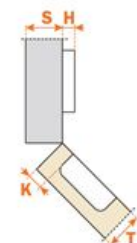

C2_BM99
Arm 45°