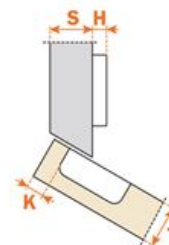

08403 GRANOLLERS
www.salicespana.es

hinges

automatic closing / door thickness 16 - 26 mm / angled applications

Series 200

94° OPENING

For wooden doors with positive angled assembly

C2_BT99
Arm 30°

C2_BK99
Arm 37°