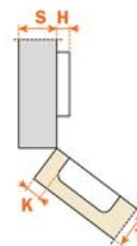

08403 GRANOLLERS
www.salicespana.es

hinges

automatic closing / door thickness 16 - 26 mm / angled applications

Series 200

94° OPENING

For wooden doors with positive angled assembly

C2_BT99
Arm 30°

C2_BK99
Arm 37°