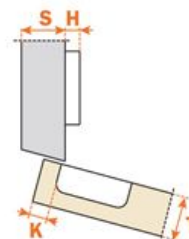

hinges

automatic closing / door thickness 16 - 26 mm / angled applications

Series 200

94° OPENING

For wooden doors with positive angled assembly

C2_BZ99
Arm 15°