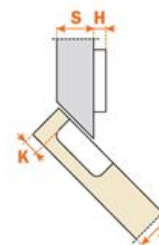

hinges

automatic closing / door thickness 16 - 26 mm / angled applications

Series 200

94° OPENING

For wooden doors with positive angled assembly

C2_BV99
Arm 45°