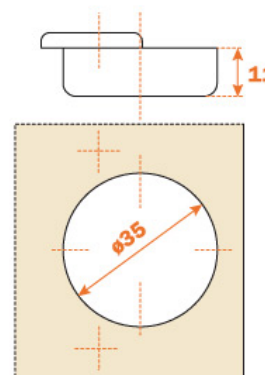

ARTURO SALICE S.p.A. (Società con Unico Socio)

VIA PROVINCIALE NOVEDRATESE, 10
22060 NOVEDRATE (COMO) ITALIA
TEL. 031 790424
FAX 031 791508
info.salice@salice.com

www.salice.com
CAPITALE SOC. € 25.000.000 I.V.
C.F. e P. IVA 00211650130
REG. IMPRESE COMO 00211650130
REA COMO N°96189

DEUTSCHE SALICE GmbH

SALICE UK Ltd.

HUNTINGDON CAMBS PE29 6FN
www.saliceuk.co.uk

SALICE FRANCE S.A.R.L.

06600 ANTIBES
www.salicefrance.com

SALICE CANADA Inc.

MISSISSAUGA, ONTARIO L5L 5Y1
www.salicecanada.com

SALICE AMERICA Inc.

CHARLOTTE NC 28227
www.saliceamerica.com

SALICE ESPAÑA, S.L.U.

08403 GRANOLLERS
www.salicespana.es