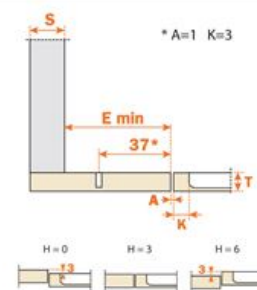

hinges

automatic closing / door thickness 16 - 26 mm / angled applications

Series 200

94° OPENING

For cabinet sides with 37x32 mm standard drilling

C2_BN99AC

ARTURO SALICE S.p.A. (Società con Unico Socio)

VIA PROVINCIALE NOVEDRATESE, 10
22060 NOVEDRATE (COMO) ITALIA
TEL. 031 790424
FAX 031 791508
info.salice@salice.com

www.salice.com
CAPITALE SOC. € 25.000.000 I.V.
C.F. e P. IVA 00211650130
REG. IMPRESE COMO 00211650130
REA COMO N°96189

DEUTSCHE SALICE GmbH

SALICE UK Ltd.

HUNTINGDON CAMBS PE29 6FN
www.saliceuk.co.uk

SALICE FRANCE S.A.R.L.

06600 ANTIBES
www.salicefrance.com

SALICE CANADA Inc.

MISSISSAUGA, ONTARIO L5L 5Y1
www.salicecanada.com

SALICE AMERICA Inc.

CHARLOTTE NC 28227
www.saliceamerica.com

SALICE ESPAÑA, S.L.U.

08403 GRANOLLERS
www.salicespana.es