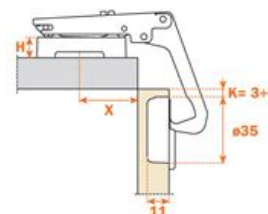

hinges

automatic closing / door thickness 16 - 26 mm / angled applications

Series 200

70° OPENING

For corner cabinets

C2_YA99

ARTURO SALICE S.p.A. (Società con Unico Socio)

VIA PROVINCIALE NOVEDRATESE, 10
22060 NOVEDRATE (COMO) ITALIA
TEL. 031 790424
FAX 031 791508
info.salice@salice.com

www.salice.com
CAPITALE SOC. € 25.000.000 I.V.
C.F. e P. IVA 00211650130
REG. IMPRESE COMO 00211650130
REA COMO N°96189

DEUTSCHE SALICE GmbH

SALICE UK Ltd.

HUNTINGDON CAMBS PE29 6FN
www.saliceuk.co.uk

SALICE FRANCE S.A.R.L.

06600 ANTIBES
www.salicefrance.com

SALICE CANADA Inc.

MISSISSAUGA, ONTARIO L5L 5Y1
www.salicecanada.com

SALICE AMERICA Inc.

CHARLOTTE NC 28227
www.saliceamerica.com

SALICE ESPAÑA, S.L.U.

08403 GRANOLLERS
www.salicespana.es