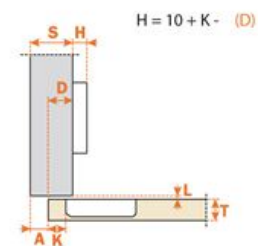

C2_BD99
Arm 5