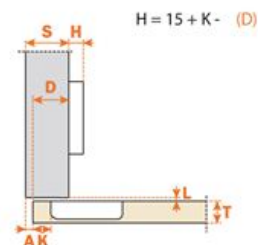

hinges

automatic closing / door thickness 18 - 35 mm / standard applications

Series 200

94° OPENING

Traditional or snap-on assembly of the door

C2_BA99
Arm 0