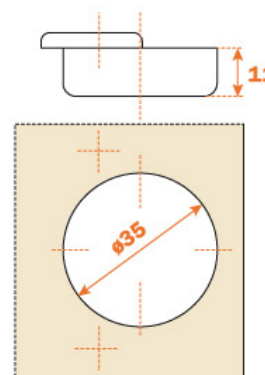

## hinges

automatic closing / door thickness 18 - 35 mm / standard applications

### Series 200

94° OPENING

Traditional or snap-on assembly of the door

For thicker doors, max. 35 mm, with special profiles.  
11 mm deep metal cup.  
94° opening.  
Possible drilling distance on the door (K): from 3 to 9 mm.  
Compatible with all traditional Series 200 mounting plates and  
with  
all Domi snap-on mounting plates.