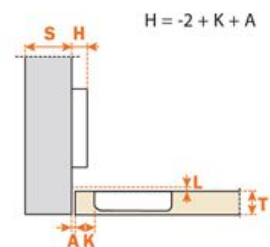

hinges

automatic closing / door thickness 18 - 35 mm / standard applications

Series 200

94° OPENING

Traditional or snap-on assembly of the door

C2_BP99
Arm 17

ARTURO SALICE S.p.A. (Società con Unico Socio)

VIA PROVINCIALE NOVEDRATESE, 10
22060 NOVEDRATE (COMO) ITALIA
TEL. 031 790424
FAX 031 791508
info.salice@salice.com

www.salice.com
CAPITALE SOC. € 25.000.000 I.V.
C.F. e P. IVA 00211650130
REG. IMPRESE COMO 00211650130
REA COMO N°96189

DEUTSCHE SALICE GmbH

SALICE UK Ltd.

HUNTINGDON CAMBS PE29 6FN
www.saliceuk.co.uk

SALICE FRANCE S.A.R.L.

06600 ANTIBES
www.salicefrance.com

SALICE CANADA Inc.

SALICE AMERICA Inc.

CHARLOTTE NC 28227
www.saliceamerica.com

SALICE ESPAÑA, S.L.U.

08403 GRANOLLERS
www.salicespana.es