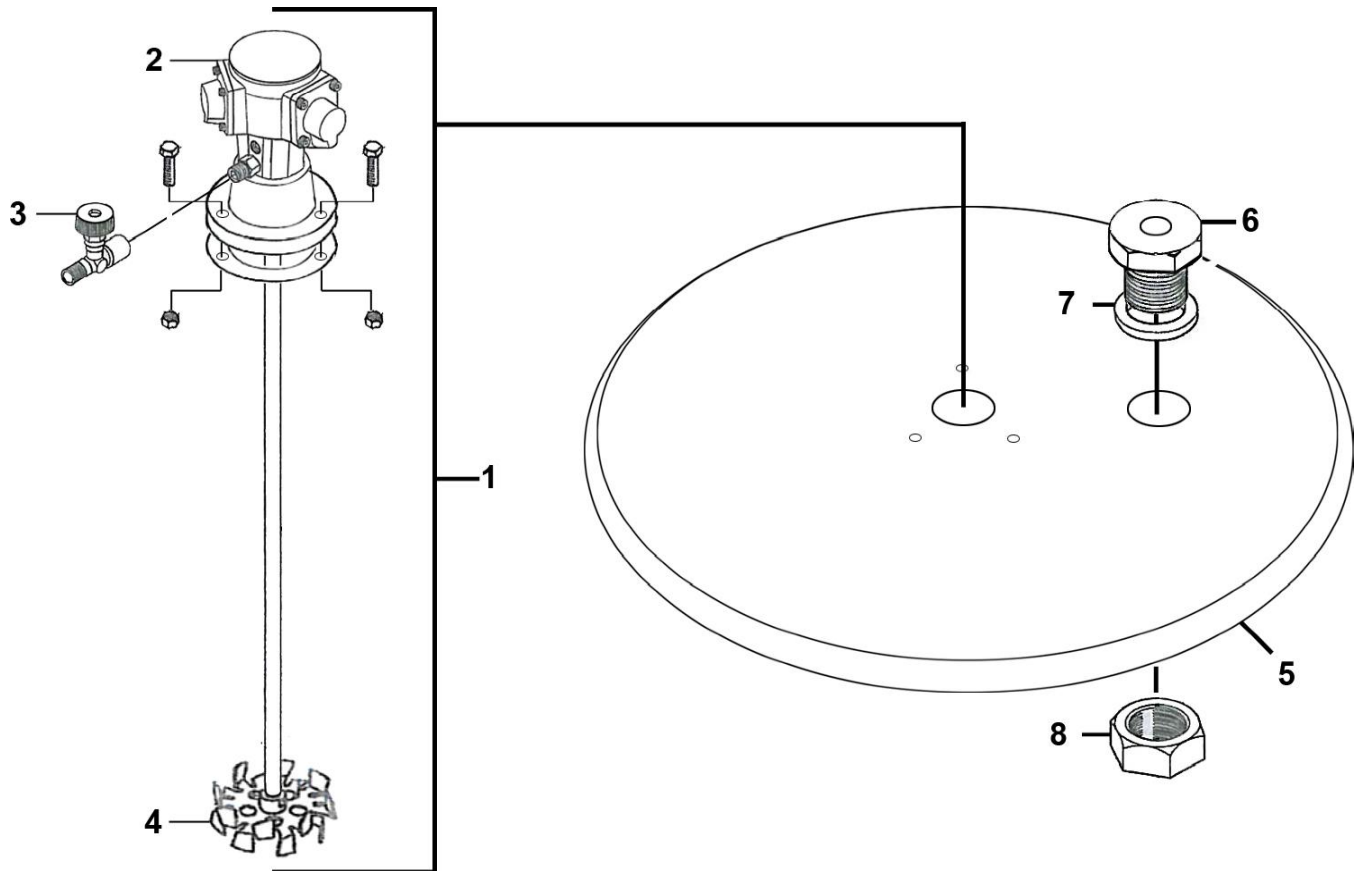

DISTRIBUTED BY:
Pro Wood Finishes
14622 Southlawn Lane
Rockville MD 20850
Ph: (301) 424-3033

ITEM NO.	PART NO.	DESCRIPTION	ITEM NO.	PART NO.	DESCRIPTION
1	54-406	Agitator Assembly	5	70-172	Drum Cover w / No Holes (5 Gallon)
2	51-677	Air Motor	6	51-541	Centering Guide ("-BA" models only)
3	51-247	Speed Valve Control Assembly	7	51-245	Seal Ring ("-BA" models only)
4	51-648	Propeller (5 Gallon)	8	51-259	Retaining Nut ("-BA" models only)

*Note: Items 6, 7 and 8 are only needed for 54-405-BA models