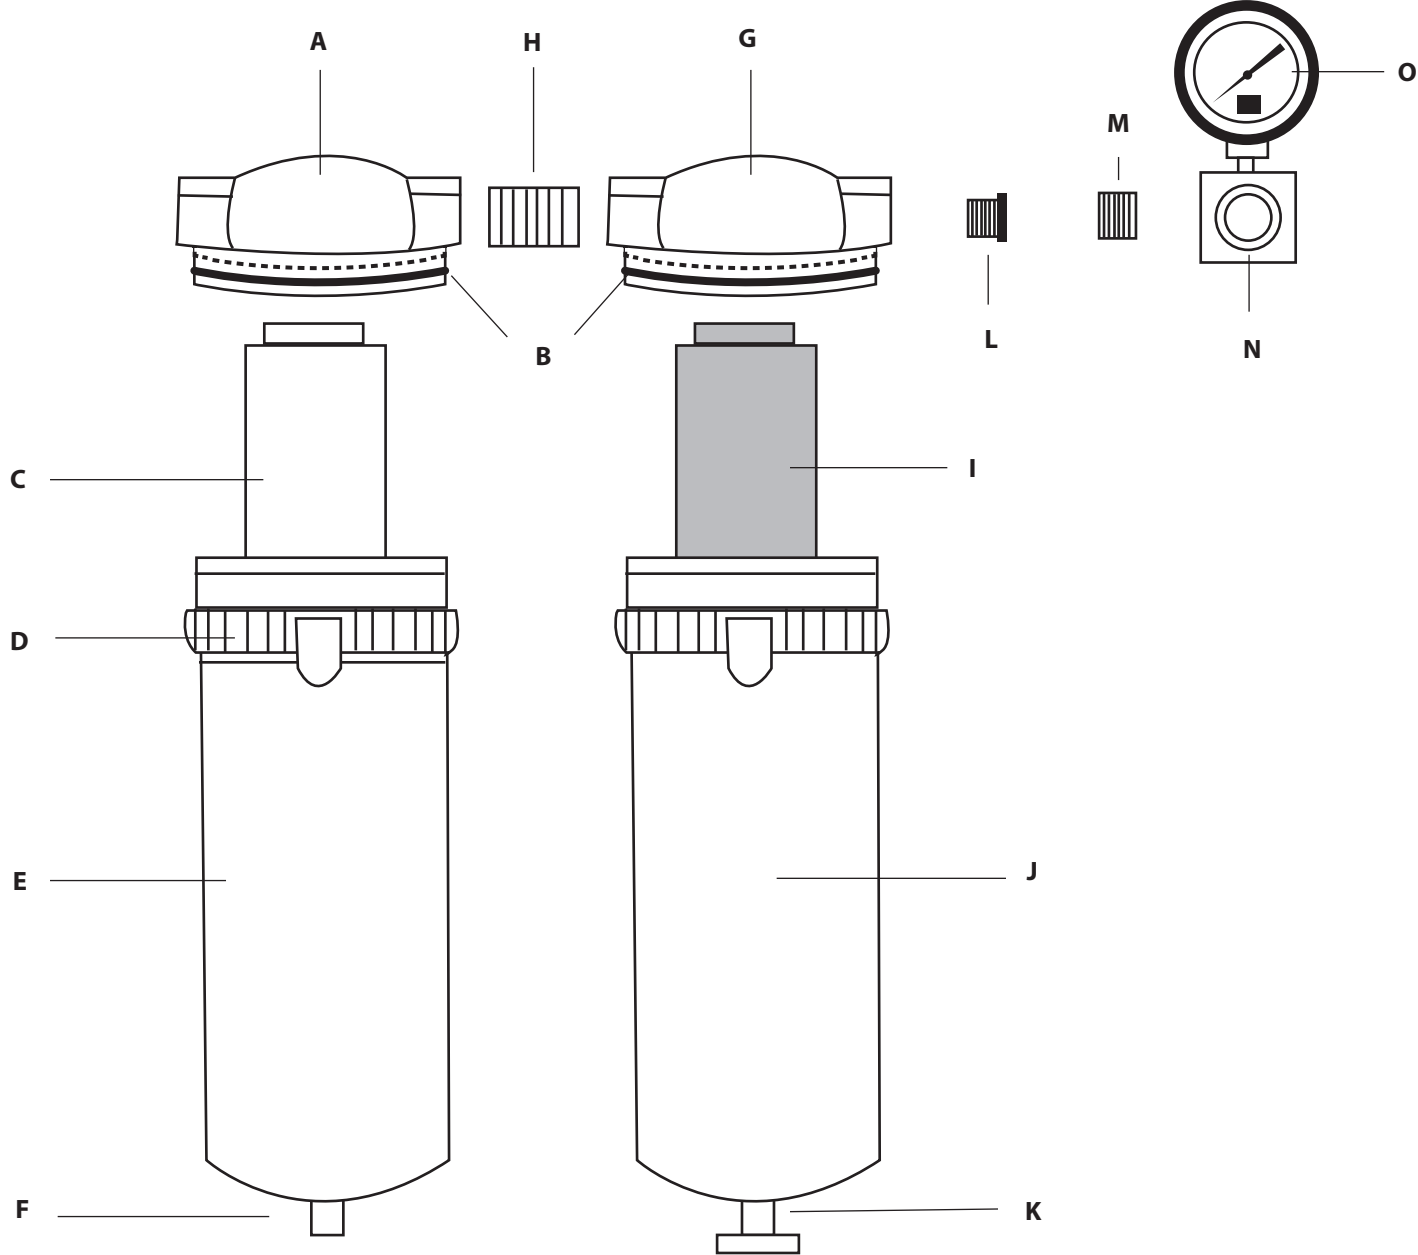

## Stealth 6060B Parts Breakdown

Description	Part #
A Filter Head Assembly	WIL-040
B O-ring for Bowl	N32-95-257
C Replacement Element	6960-1
D Bowl Ring (only)	WIL-035
E Bowl Assembly w/Drain	N34-95-201
F Auto Drain	N32-95-979
G Filter Head Assembly	WIL-040
H 1/2" Nipple	MPF-002

Description	Part #
I Replacement Element	3C-060
J Bowl Assembly	N34-95-205
K Manual Drain Petcock	PC-02
L 1/2" to 3/8" Reducer	MPF-021
M 3/8" Nipple	MPF-006
N Regulator & Gauge	RG30
O Pressure Gauge	PG-160
Mounting Bracket	BK-1