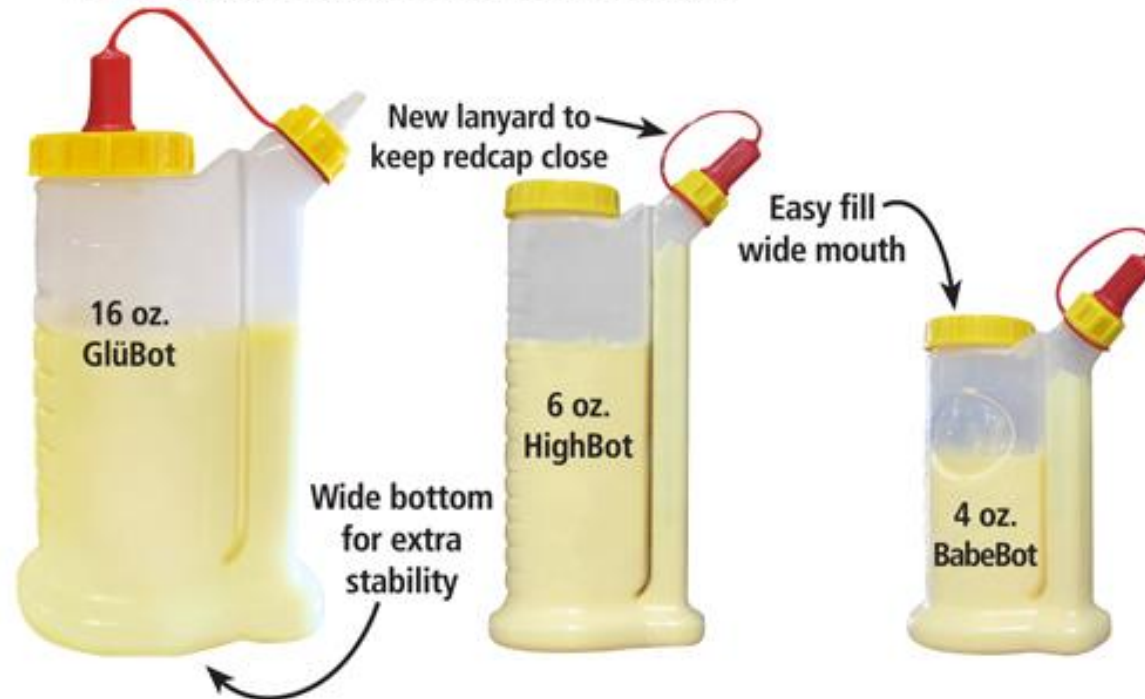

Problem

Messy, clogged glue cap

Solution

Clean tip & fresh glue every time!

Feature

Easy fill wide mouth

GlüBot™ Family

The Glue Bottle that Sucks!

The GlüBot is designed with a 2-chamber system that pushes glue from the bottom up through the secondary side chamber which ensures fresh glue every time.

Features...

- Replaceable tips & cap storage
- Dispenses glue from the bottom first
- 1 Blade tip, 1 Yorker tip & 1 Red cap