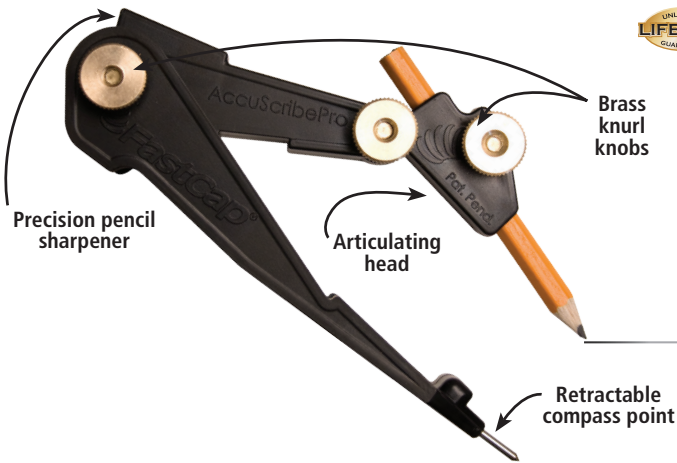

Pro Tools

AccuScribe Pro™

The AccuScribe Pro makes it easy to maintain a consistent scribe offset, staying parallel to the object surface every time. It is ideal for flooring, counter tops, scribing trim on cabinets and more.

Features...

- Flat bottom for precise marking
- Retractable compass point
- Built-in pencil sharpener

Great for...

- Making a radius
- Marking gauge
- Scribing

Inventor, Ken Mullins

Patent Pending

Description	Part Number	Price
AccuScribe Pro	ACCUSCRIBE PRO