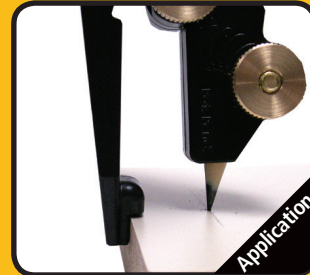

Marking gauge

DISTRIBUTED BY:
Pro Wood Finishes
14622 Southlawn Lane
Rockville MD 20850
Ph: (301) 424-3033