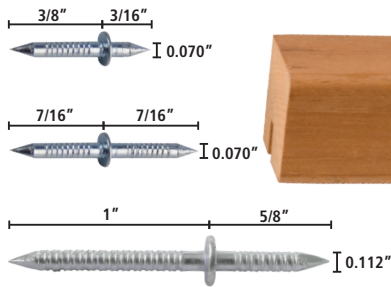

Blind Nail™

The Blind Nail allows you to have an invisible mechanical connector. Simply insert the dual head nail into the set tool to set the nail, then tap the molding or wood into place on the other side.

Features...

- Three sizes for a variety of products
- Fully invisible mechanical fastener
- Hardened steel for durability

Great for...

- Molding & trim work
- Furniture
- Picture frames

Patent Pending

Description	Part Number	Price
Blind Nail Tool for 3/16" to 7/16" nails	BLIND NAIL SET	
Blind Nail Kit (Tool & 100pcs 3/8" x 3/16)	BLIND NAIL KIT	
Blind Nail 3/8" x 3/16" 100pcs	BLIND NAIL	
Blind Nail 7/16" 80pcs	BLIND NAIL 7/16	
Blind Nail 1" x 5/8" 100pcs	BLIND NAIL 1 X 5/8	
Blind Nail Kit 1" (Tool & 80pcs 1" x 5/8")	BLIND NAIL 1 X KIT	

Feature

Set Tool allows you to sink nails

Application

Great for furniture building

Application

Great for trim projects

DISTRIBUTED BY:
 Pro Wood Finishes
 14622 Southlawn Lane
 Rockville MD 20850
 Ph: (301) 424-3033