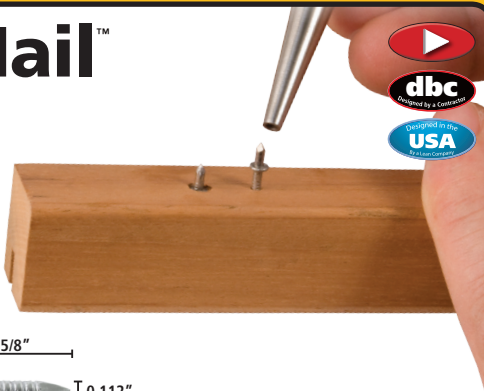

Blind Nail™

The Blind Nail allows you to have an invisible mechanical connector. Simply insert the dual head nail into the set tool to set the nail, then tap the molding or wood into place on the other side.

Features...

- Three sizes for a variety of products
- Fully invisible mechanical fastener
- Hardened steel for durability

Great for...

- Molding & trim work
- Furniture
- Picture frames

Patent Pending

Description	Part Number	Price
Blind Nail Tool for 3/16" to 7/16" nails	BLIND NAIL SET	
Blind Nail Kit (Tool & 100pcs 3/8" x 3/16)	BLIND NAIL KIT	
Blind Nail 3/8" x 3/16" 100pcs	BLIND NAIL	
Blind Nail 7/16" 80pcs	BLIND NAIL 7/16	
Blind Nail 1" x 5/8" 100pcs	BLIND NAIL 1 X 5/8	
Blind Nail Kit 1" (Tool & 80pcs 1" x 5/8")	BLIND NAIL 1 X KIT	

Feature

Set Tool allows you to sink nails

Application

Great for furniture building

Application

Great for trim projects

DISTRIBUTED BY:
 Pro Wood Finishes
 14622 Southlawn Lane
 Rockville MD 20850
 Ph: (301) 424-3033