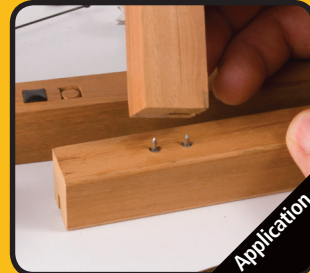

Blind Nail™

The Blind Nail allows you to have an invisible mechanical connector. Simply insert the dual head nail into the set tool to set the nail, then tap the molding or wood into place on the other side.

Features...

- Three sizes for a variety of products
- Fully invisible mechanical fastener
- Hardened steel for durability

Great for...

- Molding & trim work
- Furniture
- Picture frames

Patent Pending

Description	Part Number	Price
Blind Nail Tool for 3/16" to 7/16" nails	BLIND NAIL SET	
Blind Nail Kit (Tool & 100pcs 3/8" x 3/16)	BLIND NAIL KIT	
Blind Nail 3/8" x 3/16" 100pcs	BLIND NAIL	
Blind Nail 7/16" 80pcs	BLIND NAIL 7/16	
Blind Nail 1" x 5/8" 100pcs	BLIND NAIL 1 X 5/8	
Blind Nail Kit 1" (Tool & 80pcs 1" x 5/8")	BLIND NAIL 1 X KIT	

Feature

Set Tool allows you to sink nails

Application

Great for furniture building

Application

Great for trim projects

DISTRIBUTED BY:
 Pro Wood Finishes
 14622 Southlawn Lane
 Rockville MD 20850
 Ph: (301) 424-3033