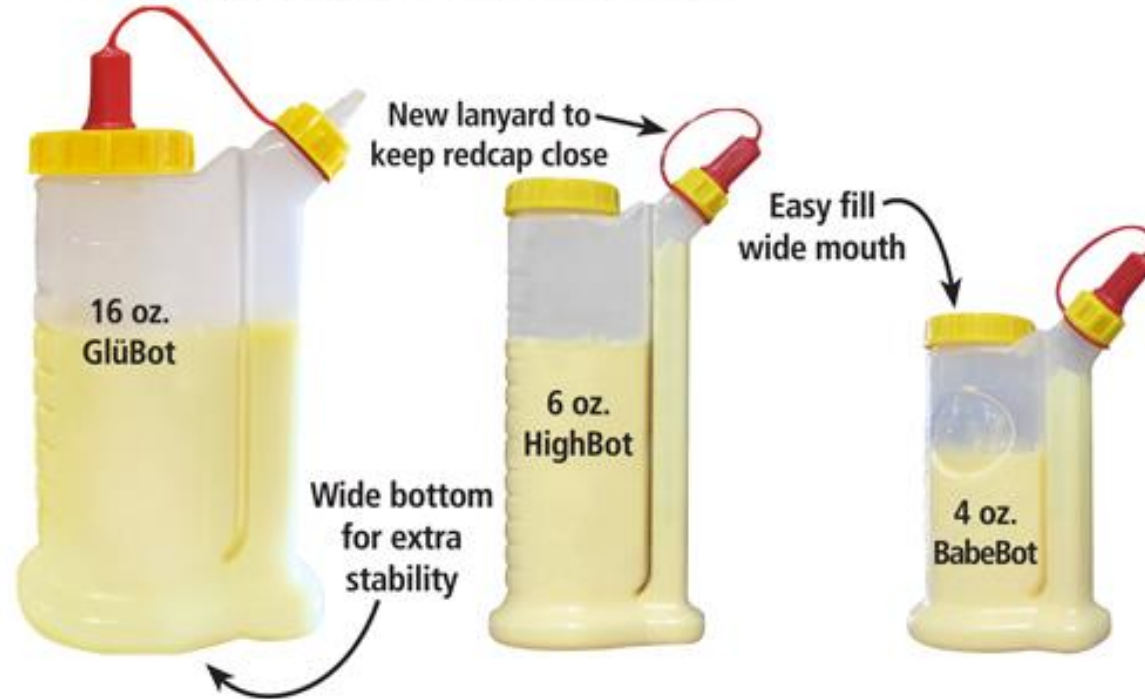

Problem

Messy, clogged glue cap

Solution

Clean tip & fresh glue every time!

Feature

Easy fill wide mouth

GlüBot™ Family

The Glue Bottle that Sucks!

The GlüBot is designed with a 2-chamber system that pushes glue from the bottom up through the secondary side chamber which ensures fresh glue every time.

Features...

- Replaceable tips & cap storage
- Dispenses glue from the bottom first
- 1 Blade tip, 1 Yorker tip & 1 Red cap