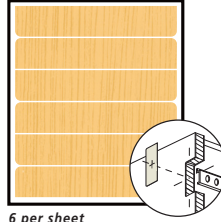

1 each per sheet

P5 Plumbing
5" x 5"
(125mm)

1 per sheet

E1 Electrical Box
5-9/16" x 4-1/8"
(140mm x 105mm)

1 per sheet

E2 Electrical Box
6-1/2" square
(165mm)

1 per sheet

Hood
ID: 6-1/4"
OD: 9"

1 per sheet

Kreg Tool
1-5/8" x 9/16"
(42mm x 14mm)

24 per sheet

Castle
9/16" x 2-1/2"
(14mm x 64mm)

16 per sheet

Par 4
3/4" x 4"
(19mm x 101mm)

6 per sheet

Par 5.5
3/4" x 5-1/2"
(19mm x 138mm)

6 per sheet

H2.5
1-1/2" x 2-1/2"
(40mm x 64mm)

6 per sheet

Knockdown
1-3/4" x 3/4"
(45mm x 19mm)

14 per sheet

RTA 1
13/16" x 3/4"
(20mm x 19mm)

30 per sheet

RTA 2
1/2" x 1"
(13mm x 25mm)