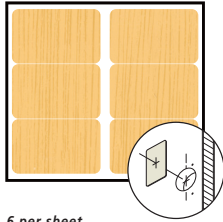

1 per sheet

Kreg Tool
1-5/8" x 9/16"
(42mm x 14mm)

24 per sheet

Castle
9/16" x 2-1/2"
(14mm x 64mm)

16 per sheet

Par 4
3/4" x 4"
(19mm x 101mm)

6 per sheet

Par 5.5
3/4" x 5-1/2"
(19mm x 138mm)

6 per sheet

H2.5
1-1/2" x 2-1/2"
(40mm x 64mm)

6 per sheet

Knockdown
1-3/4" x 3/4"
(45mm x 19mm)

14 per sheet

RTA 1
13/16" x 3/4"
(20mm x 19mm)

30 per sheet

RTA 2
1/2" x 1"
(13mm x 25mm)