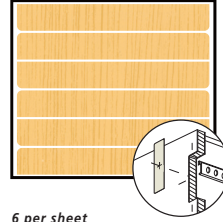

1 each per sheet

P5 Plumbing
5" x 5"
(125mm)

1 per sheet

E1 Electrical Box
5-9/16" x 4-1/8"
(140mm x 105mm)

1 per sheet

E2 Electrical Box
6-1/2" square
(165mm)

1 per sheet

Hood
ID: 6-1/4"
OD: 9"

1 per sheet

Kreg Tool
1-5/8" x 9/16"
(42mm x 14mm)

24 per sheet

Castle
9/16" x 2-1/2"
(14mm x 64mm)

16 per sheet

Par 4
3/4" x 4"
(19mm x 101mm)

6 per sheet

Par 5.5
3/4" x 5-1/2"
(19mm x 138mm)

6 per sheet

H2.5
1-1/2" x 2-1/2"
(40mm x 64mm)

6 per sheet

Knockdown
1-3/4" x 3/4"
(45mm x 19mm)

14 per sheet

RTA 1
13/16" x 3/4"
(20mm x 19mm)

30 per sheet

RTA 2
1/2" x 1"
(13mm x 25mm)