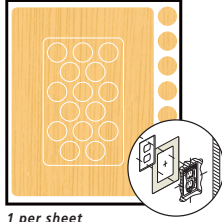

9 per sheet

1-5/8"
(42mm)

6 per sheet

2-1/4"
(57mm)

4 per sheet

3"
(76mm)

2 per sheet

3-1/2"
(89mm)

1 per sheet

P1 Plumbing
1/2" Supply Line
1-1/2" Waste Line

(2) 1/2" per sheet
(1) 1-1/2" per sheet

P2 Plumbing
1/2" Supply Line

4 per sheet

P3 Plumbing
1/2" Supply Line
2-7/16" Waste Line

1 each per sheet

P4 Plumbing
1/2" Supply Line
2-11/16" Waste Line

1 each per sheet

P5 Plumbing
5" x 5"
(125mm)

1 per sheet

E1 Electrical Box
5-9/16" x 4-1/8"
(140mm x 105mm)

1 per sheet

E2 Electrical Box
6-1/2" square
(165mm)

1 per sheet

Hood
ID: 6-1/4"
OD: 9"

1 per sheet

Kreg Tool
1-5/8" x 9/16"
(42mm x 14mm)

24 per sheet

Castle
9/16" x 2-1/2"
(14mm x 64mm)

16 per sheet

Par 4
3/4" x 4"
(19mm x 101mm)

6 per sheet

Par 5.5
3/4" x 5-1/2"
(19mm x 138mm)