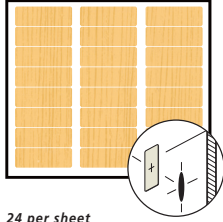

1 per sheet

P1 Plumbing
1/2" Supply Line
1-1/2" Waste Line

(2) 1/2" per sheet
(1) 1-1/2" per sheet

P2 Plumbing
1/2" Supply Line

4 per sheet

P3 Plumbing
1/2" Supply Line
2-7/16" Waste Line

1 each per sheet

P4 Plumbing
1/2" Supply Line
2-11/16" Waste Line

1 each per sheet

P5 Plumbing
5" x 5"
(125mm)

1 per sheet

E1 Electrical Box
5-9/16" x 4-1/8"
(140mm x 105mm)

1 per sheet

E2 Electrical Box
6-1/2" square
(165mm)

1 per sheet

Hood
ID: 6-1/4"
OD: 9"

1 per sheet

Kreg Tool
1-5/8" x 9/16"
(42mm x 14mm)

24 per sheet

Castle
9/16" x 2-1/2"
(14mm x 64mm)

16 per sheet

Par 4
3/4" x 4"
(19mm x 101mm)

6 per sheet

Par 5.5
3/4" x 5-1/2"
(19mm x 138mm)