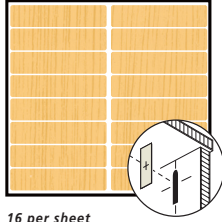

1 per sheet

P1 Plumbing
1/2" Supply Line
1-1/2" Waste Line

(2) 1/2" per sheet
(1) 1-1/2" per sheet

P2 Plumbing
1/2" Supply Line

4 per sheet

P3 Plumbing
1/2" Supply Line
2-7/16" Waste Line

1 each per sheet

P4 Plumbing
1/2" Supply Line
2-11/16" Waste Line

1 each per sheet

P5 Plumbing
5" x 5"
(125mm)

1 per sheet

E1 Electrical Box
5-9/16" x 4-1/8"
(140mm x 105mm)

1 per sheet

E2 Electrical Box
6-1/2" square
(165mm)

1 per sheet

Hood
ID: 6-1/4"
OD: 9"

1 per sheet

Kreg Tool
1-5/8" x 9/16"
(42mm x 14mm)

24 per sheet

Castle
9/16" x 2-1/2"
(14mm x 64mm)

16 per sheet

Par 4
3/4" x 4"
(19mm x 101mm)

6 per sheet

Par 5.5
3/4" x 5-1/2"
(19mm x 138mm)

6 per sheet

H2.5
1-1/2" x 2-1/2"
(40mm x 64mm)

6 per sheet

Knockdown
1-3/4" x 3/4"
(45mm x 19mm)

14 per sheet

RTA 1
13/16" x 3/4"
(20mm x 19mm)

30 per sheet

RTA 2
1/2" x 1"
(13mm x 25mm)