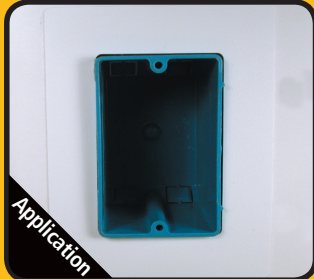

Problem

Unightly & unprofessional

Solution

Capped with professional finish

Application

Electrical trim caps

Application

Plumbing trim caps

Application

Write, erase, notepads

Application

Organizational caps

FastCap®
Peel & Stick Cover Caps...
and a whole lot more!

Custom sizes & colors available

Fastcaps are the finishing touch to a professional job! They are self-adhesive screw cover caps, made with ultra-bond high performance PSA adhesive which increases in strength as it cures. Thousands of shapes, sizes and material types available.