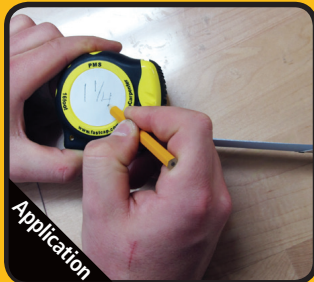

Problem

Unightly & unprofessional

Solution

Capped with professional finish

Application

Electrical trim caps

Application

Plumbing trim caps

Application

Write, erase, notepads

Application

Organizational caps

FastCap®
Peel & Stick Cover Caps...
and a whole lot more!

Custom sizes & colors available

Fastcaps are the finishing touch to a professional job! They are self-adhesive screw cover caps, made with ultra-bond high performance PSA adhesive which increases in strength as it cures. Thousands of shapes, sizes and material types available.

Features...

- Fast and easy to install
- PVC, unfinished and pre-finished wood
- 100's of shapes and sizes

Great for...

- Covering screw holes
- Finishing RTA fittings
- Trimming out plumbing cutouts

US. Pat. No. 5,997,229 CAN. Pat. No. 2,296,099 Other Patents Pending