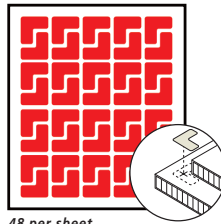

53 per sheet PVC
52 per sheet Wood

5/8"
(16mm)

42 per sheet

11/16"
(18mm)

36 per sheet

1"
(25mm)

20 per sheet PVC
16 per sheet Wood

1-1/4"
(32mm)

6 per sheet

H2.5
1-1/2" x 2-1/2"
(40mm x 64mm)

6 per sheet

Knockdown
1-3/4" x 3/4"
(45mm x 19mm)

14 per sheet

RTA 1
13/16" x 3/4"
(20mm x 19mm)

30 per sheet

RTA 2
1/2" x 1"
(13mm x 25mm)

32 per sheet

Rafix 1
15/16" x 7/8"
(24mm x 22mm)

24 per sheet

Rafix 2
15/16" x 1-7/8"
(24mm x 48mm)

12 per sheet

Phone Pads
2-1/4" x 15/16"
(57mm x 24mm)

8 per sheet

Erasable Fastpad
2-1/4"
(57mm)

4 per sheet

Large Kaizen
2-3/8" x 2-3/8"
(60mm x 60mm)

4 per sheet

Medium Kaizen
1-9/16" x 1-9/16"
(39mm x 39mm)

12 per sheet

Small Kaizen
3/4" x 3/4"
(19mm x 19mm)

48 per sheet

Everything has its place with Kaizen Caps!