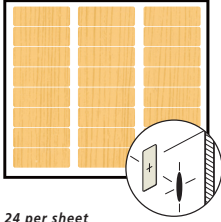

1 per sheet

P1 Plumbing
1/2" Supply Line
1-1/2" Waste Line

(2) 1/2" per sheet
(1) 1-1/2" per sheet

P2 Plumbing
1/2" Supply Line

4 per sheet

P3 Plumbing
1/2" Supply Line
2-7/16" Waste Line

1 each per sheet

P4 Plumbing
1/2" Supply Line
2-11/16" Waste Line

1 each per sheet

P5 Plumbing
5" x 5"
(125mm)

1 per sheet

E1 Electrical Box
5-9/16" x 4-1/8"
(140mm x 105mm)

1 per sheet

E2 Electrical Box
6-1/2" square
(165mm)

1 per sheet

Hood
ID: 6-1/4"
OD: 9"

1 per sheet

Kreg Tool
1-5/8" x 9/16"
(42mm x 14mm)

24 per sheet

Castle
9/16" x 2-1/2"
(14mm x 64mm)

16 per sheet

Par 4
3/4" x 4"
(19mm x 101mm)

6 per sheet

Par 5.5
3/4" x 5-1/2"
(19mm x 138mm)

6 per sheet

H2.5
1-1/2" x 2-1/2"
(40mm x 64mm)

6 per sheet

Knockdown
1-3/4" x 3/4"
(45mm x 19mm)

14 per sheet

RTA 1
13/16" x 3/4"
(20mm x 19mm)

30 per sheet

RTA 2
1/2" x 1"
(13mm x 25mm)