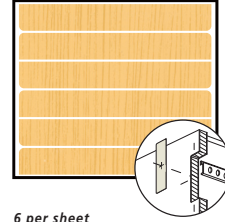

1 each per sheet

P5 Plumbing
5" x 5"
(125mm)

1 per sheet

E1 Electrical Box
5-9/16" x 4-1/8"
(140mm x 105mm)

1 per sheet

E2 Electrical Box
6-1/2" square
(165mm)

1 per sheet

Hood
ID: 6-1/4"
OD: 9"

1 per sheet

Kreg Tool
1-5/8" x 9/16"
(42mm x 14mm)

24 per sheet

Castle
9/16" x 2-1/2"
(14mm x 64mm)

16 per sheet

Par 4
3/4" x 4"
(19mm x 101mm)

6 per sheet

Par 5.5
3/4" x 5-1/2"
(19mm x 138mm)

6 per sheet

H2.5
1-1/2" x 2-1/2"
(40mm x 64mm)

6 per sheet

Knockdown
1-3/4" x 3/4"
(45mm x 19mm)

14 per sheet

RTA 1
13/16" x 3/4"
(20mm x 19mm)

30 per sheet

RTA 2
1/2" x 1"
(13mm x 25mm)