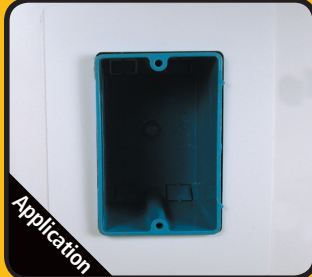

Problem

Unightly & unprofessional

Solution

Capped with professional finish

Application

Electrical trim caps

Application

Plumbing trim caps

Application

Write, erase, notepads

Application

Organizational caps

FastCap®
Peel & Stick Cover Caps...
and a whole lot more!

Custom sizes & colors available

Fastcaps are the finishing touch to a professional job! They are self-adhesive screw cover caps, made with ultra-bond high performance PSA adhesive which increases in strength as it cures. Thousands of shapes, sizes and material types available.