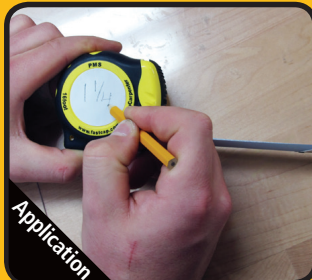

Problem

Unightly & unprofessional

Solution

Capped with professional finish

Application

Electrical trim caps

Application

Plumbing trim caps

Application

Write, erase, notepads

Application

Organizational caps

FastCap®
Peel & Stick Cover Caps...
and a whole lot more!

Custom sizes & colors available

Fastcaps are the finishing touch to a professional job! They are self-adhesive screw cover caps, made with ultra-bond high performance PSA adhesive which increases in strength as it cures. Thousands of shapes, sizes and material types available.

Features...

- Fast and easy to install
- PVC, unfinished and pre-finished wood
- 100's of shapes and sizes

Great for...

- Covering screw holes
- Finishing RTA fittings
- Trimming out plumbing cutouts

US. Pat. No. 5,997,229 CAN. Pat. No. 2,296,099 Other Patents Pending