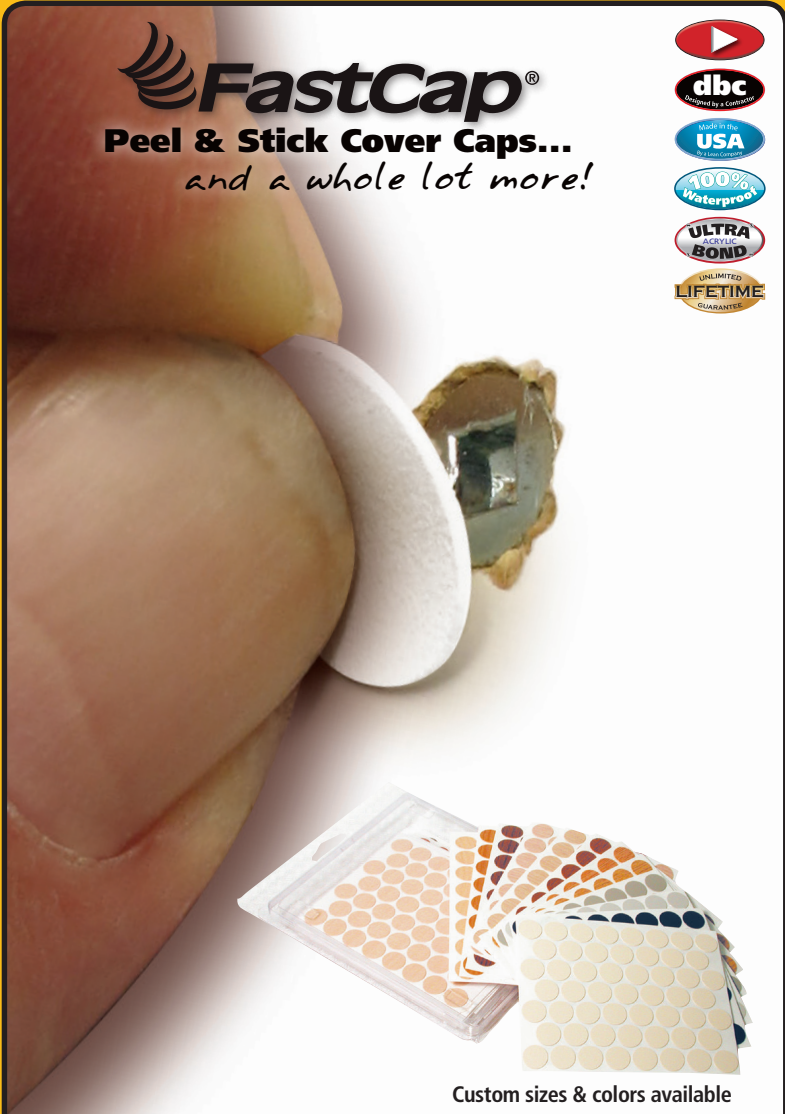

Application

Write, erase, notepads

Application

Organizational caps

FastCap®
Peel & Stick Cover Caps...
and a whole lot more!

Custom sizes & colors available

Fastcaps are the finishing touch to a professional job! They are self-adhesive screw cover caps, made with ultra-bond high performance PSA adhesive which increases in strength as it cures. Thousands of shapes, sizes and material types available.