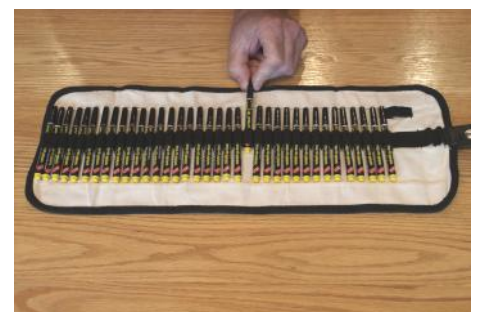

HD Assortment contains 36 colors in a canvas roll-out pouch.