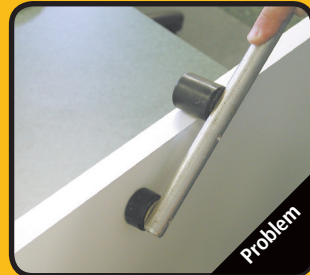

SpeedRollerPRO™ SpeedRollerQUAD™

Speedroller PRO

Speedroller QUAD

The SpeedRollerPRO and SpeedRoller Quad are ergonomically designed with laminate rollers that can be used for any PSA application - especially Fastedge & SpeedTape. The SpeedRollerPRO includes 2 sets of interchangeable wheels and the SpeedRoller Quad has all the wheels attached and it is ready to roll!

Features...

- Ergonomic shape
- Non-marring rubber wheels
- Maximum PSI steel wheels

Great for...

- Roll on Fastedge
- Roll on SpeedTape
- Labels and laminate

Patent Pending

Description	Part Number	Price
SpeedRollerPRO	SPEEDROLLERPRO	
SpeedRoller Quad	SPEEDROLLER QUAD	

Clunky and awkward

Ergonomic shape

Even pressure

DISTRIBUTED BY:
Pro Wood Finishes
14622 Southlawn Lane
Rockville MD 20850
Ph: (301) 424-3033