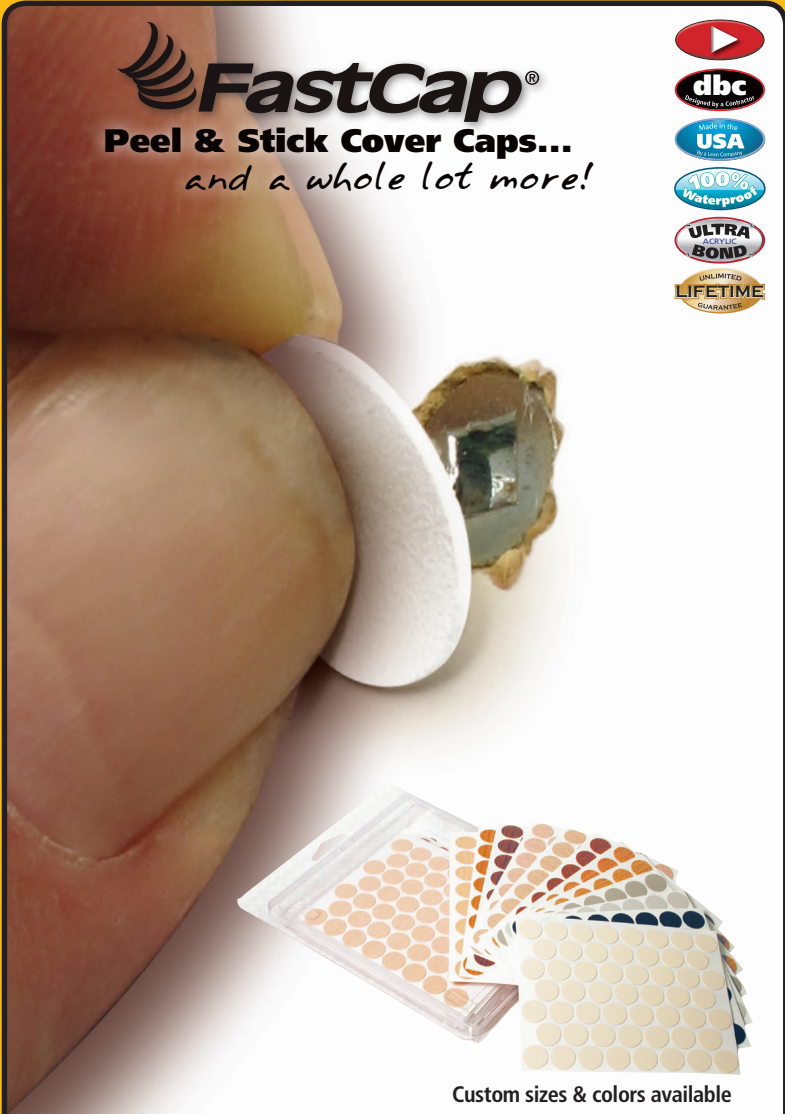

Unightly & unprofessional

Capped with professional finish

Electrical trim caps

Plumbing trim caps

Write, erase, notepads

Organizational caps

**FastCap®**  
**Peel & Stick Cover Caps...**  
*and a whole lot more!*

Custom sizes & colors available

Fastcaps are the finishing touch to a professional job! They are self-adhesive screw cover caps, made with ultra-bond high performance PSA adhesive which increases in strength as it cures. Thousands of shapes, sizes and material types available.

**Features...**

- Fast and easy to install
- PVC, unfinished and pre-finished wood
- 100's of shapes and sizes

**Great for...**

- Covering screw holes
- Finishing RTA fittings
- Trimming out plumbing cutouts