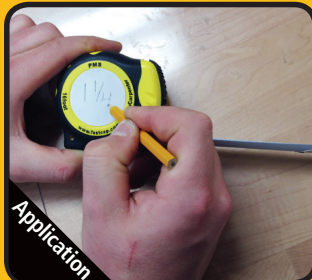

Unightly & unprofessional

Capped with professional finish

Electrical trim caps

Plumbing trim caps

Write, erase, notepads

Organizational caps

**FastCap®**  
**Peel & Stick Cover Caps...**  
*and a whole lot more!*

Custom sizes & colors available

Fastcaps are the finishing touch to a professional job! They are self-adhesive screw cover caps, made with ultra-bond high performance PSA adhesive which increases in strength as it cures. Thousands of shapes, sizes and material types available.

**Features...**

- Fast and easy to install
- PVC, unfinished and pre-finished wood
- 100's of shapes and sizes

**Great for...**

- Covering screw holes
- Finishing RTA fittings
- Trimming out plumbing cutouts