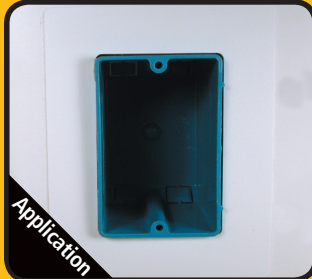

Unightly & unprofessional

Capped with professional finish

Electrical trim caps

Plumbing trim caps

Write, erase, notepads

Organizational caps

**FastCap®**  
**Peel & Stick Cover Caps...**  
*and a whole lot more!*

Custom sizes & colors available

Fastcaps are the finishing touch to a professional job! They are self-adhesive screw cover caps, made with ultra-bond high performance PSA adhesive which increases in strength as it cures. Thousands of shapes, sizes and material types available.

**Features...**

- Fast and easy to install
- PVC, unfinished and pre-finished wood
- 100's of shapes and sizes

**Great for...**

- Covering screw holes
- Finishing RTA fittings
- Trimming out plumbing cutouts